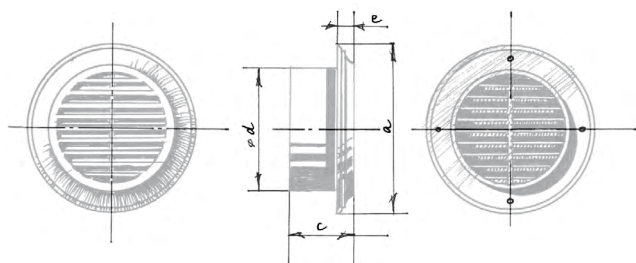

DECOR

PLASTIC GRILLES

Features

- Wall or ceiling mounting
- Connection to round air ducts
- Temperature- and UV-resistant antistatic plastic
- Equipped with a protecting insect screen (s)
- Easy maintenance

Overall dimensions and mounting

Model	Dimensions [mm]				Air pass [m ²]
	a	c	Ø d	e	
Decor					
Decor 100s	140	42	100	14	0.0048
Decor 125s	165	42	125	14	0.0073
Decor 150s	188	42	150	14	0.0106