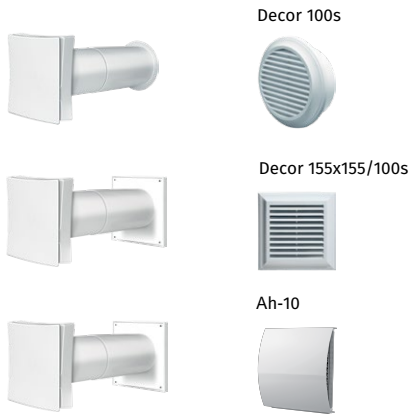

Fire Rated Supply

EG-WHM 100 AC Acoustic Wall Vent

WALL VENT

Features

- For the mounting in external wall in the room
 - Provides steady fresh air intake
 - Closed 47db - Open 42db
 - Manual adjustment of effective cross section Easy
 - maintenance
 - Equivalent area 2,859mm²
- Note: G3 filter must be removed to use the acoustic version

Round external grille

Technical data

Figure 5 Measured air flow and pressure data for air flow from outside to inside corrected to STP.

WHM

WALL VENT

Features

- For the mounting in external wall in the room
- Provides steady fresh air intake
- Supplied with a dust G3 filter
- Manual adjustment of effective cross section Easy maintenance
- Equivalent area 3580 mm²

Modifications

Decor – with external white grilles.
Decor – with external colour grilles available upon request.

Overall dimensions [mm] and mounting

Internal grille

External grille (plastic)

Telescopic duct (sold separately)