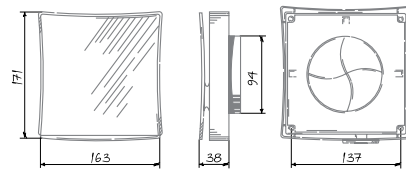

Modifications

Decor – with external white grilles.
Decor – with external colour grilles available upon request.

Overall dimensions [mm] and mounting

Internal grille

External grille (plastic)

Square external grille