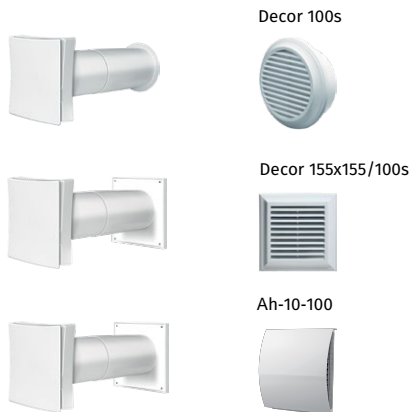

Fire Rated Supply

EG-WHM 100 AC Acoustic Wall Vent

WALL VENT

Features

- For the mounting in external wall in the room
 - Provides steady fresh air intake
 - Closed 47db - Open 42db
 - Manual adjustment of effective cross section Easy
 - maintenance
 - Equivalent area 2,859mm²
- Note: G3 filter must be removed to use the acoustic version

Modifications

Decor – with external white grilles.
Decor – with external colour grilles available upon request.

Overall dimensions [mm] and mounting

Internal grille

External grille (plastic)

Square external grille