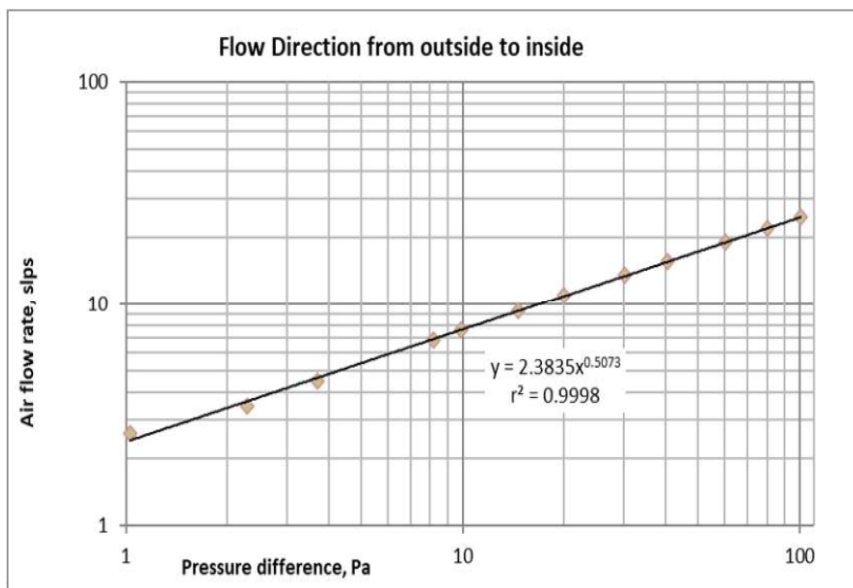

Round external grille

Technical data

Figure 5 Measured air flow and pressure data for air flow from outside to inside corrected to STP.

WHM

WALL VENT

Features

- For the mounting in external wall in the room
- Provides steady fresh air intake
- Supplied with a dust G3 filter
- Manual adjustment of effective cross section Easy maintenance
- Equivalent area 3580 mm²