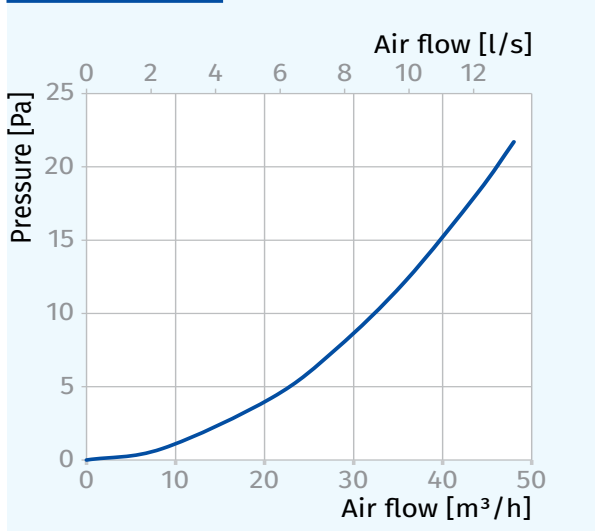

Round external grille

Technical data

Figure 5 Measured air flow and pressure data for air flow from outside to inside corrected to STP.

WHM

WALL VENT

Features

- For the mounting in external wall in the room
- Provides steady fresh air intake
- Supplied with a dust G3 filter
- Manual adjustment of effective cross section Easy maintenance
- Equivalent area 3580 mm²

Technical data

Acoustic Wall Vents

Duco Silenzio

→ Ventilation- and sound reduction performance

Type	Airflow (Q) in l/s/m at...			Airflow (Q) in m³/h/m at...			Equivalent area at 1 Pa in mm²/m	Geometrical Free Area in mm²/m	Sound absorption $D_{n,e}, W(C;C_{tr})'$ in dB	
	1 Pa	2 Pa	10 Pa	1 Pa	2 Pa	10 Pa			OPEN position	CLOSED position
Silenzio SR	16,6	16,5	16,4	59,8	59,4	59,1	21060	17600	39 [-1;-4]	50 [-2;-5]
Silenzio SR AK	9,0	10,1	10,3	32,4	36,4	37,1	11478	17600	48 [-1;-4]	61 [-1;-6]
Silenzio Retro SR ** without Duco outside cap	10,7**	15,2	10,1	38,5	54,7	36,4	13616	17600	43 [-1;-3]	64 [-3;-10]
Silenzio Retro SR with Duco outside cap	9,0	12,9	10,1	32,4	46,5	36,4	11453	11500	43 [-1;-3]	64 [-3;-10]