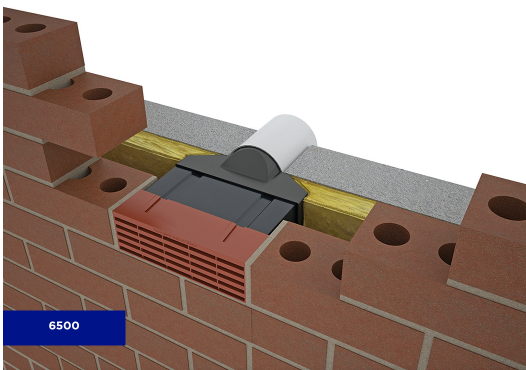

Wall Cowl 150mm \emptyset and 200mm \emptyset

Black or White

Wall Cowl 100mm, 125mm and 150mm \emptyset White

Different colors available upon request

External Grilles

Adapt-Air 6500

VKC5733

Decor s
Available 100mm, 125mm
colour upon request