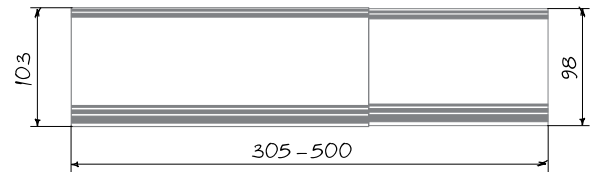

Modifications

Decor – with external white grilles.
Decor – with external colour grilles available upon request.

Overall dimensions [mm] and mounting

Internal grille

External grille (plastic)

Telescopic duct (sold separately)