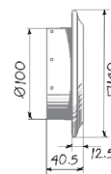

Modifications

Decor – with external white grilles.
Decor – with external colour grilles available upon request.

Overall dimensions [mm] and mounting

Internal grille

External grille (plastic)

Square external grille

Round external grille

Technical data

Figure 5 Measured air flow and pressure data for air flow from outside to inside corrected to STP.

WHM

WALL VENT

Features

- For the mounting in external wall in the room
- Provides steady fresh air intake
- Supplied with a dust G3 filter
- Manual adjustment of effective cross section Easy maintenance
- Equivalent area 3580 mm²