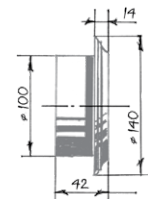

Round external grille