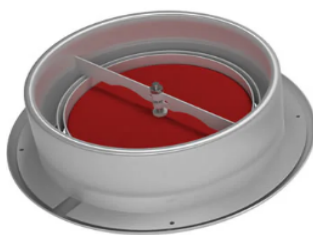

R 125F-075F Metal
R 125F-090F Metal

Other Ducting and Accessories

Supply & Extract Valves

OPF 125/150 Extract Valve

OPT 125 Valve Supply

VPD 125 Valves

DucoVent Premium Trim 125

Fire Rated Extract

Fire Rated Supply

EG-WHM 100 AC Acoustic Wall Vent

WALL VENT

Features

- For the mounting in external wall in the room
 - Provides steady fresh air intake
 - Closed 47db - Open 42db
 - Manual adjustment of effective cross section Easy
 - maintenance
 - Equivalent area 2,859mm²
- Note: G3 filter must be removed to use the acoustic version

Modifications

Decor – with external white grilles.
Decor – with external colour grilles available upon request.

Overall dimensions [mm] and mounting

Internal grille

External grille (plastic)

Square external grille

Round external grille

Technical data

Figure 5 Measured air flow and pressure data for air flow from outside to inside corrected to STP.

WHM

WALL VENT

Features

- For the mounting in external wall in the room
- Provides steady fresh air intake
- Supplied with a dust G3 filter
- Manual adjustment of effective cross section Easy maintenance
- Equivalent area 3580 mm²