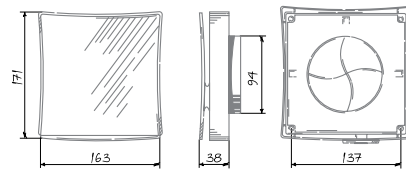

Modifications

Decor – with external white grilles.
Decor – with external colour grilles available upon request.

Overall dimensions [mm] and mounting

Internal grille

External grille (plastic)

Square external grille

Round external grille

Technical data

Figure 5 Measured air flow and pressure data for air flow from outside to inside corrected to STP.

WHM

WALL VENT

Features

- For the mounting in external wall in the room
- Provides steady fresh air intake
- Supplied with a dust G3 filter
- Manual adjustment of effective cross section Easy maintenance
- Equivalent area 3580 mm²

Modifications

Decor – with external white grilles.
Decor – with external colour grilles available upon request.

Overall dimensions [mm] and mounting

Internal grille

External grille (plastic)

Telescopic duct (sold separately)